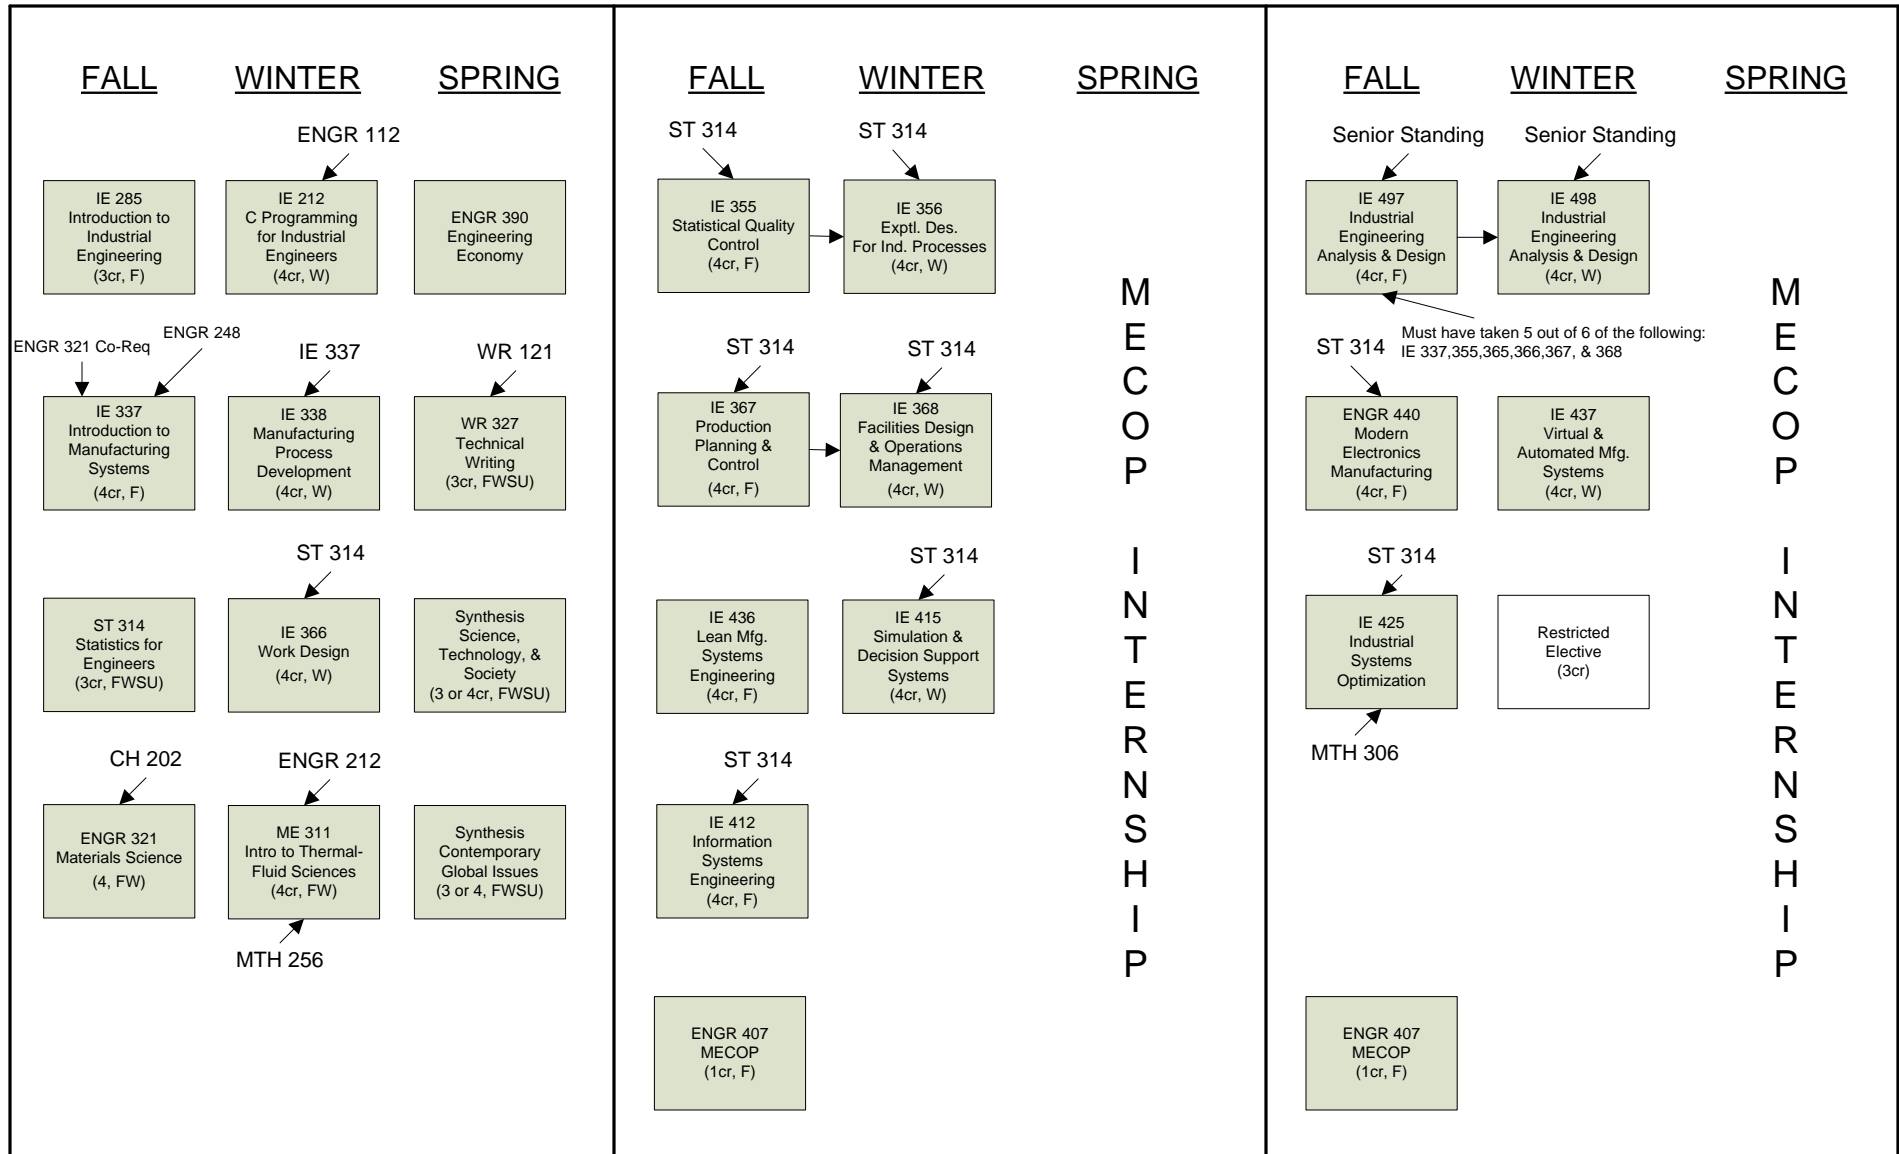

Transfer Student Manufacturing Engineering – MECOP

R.E.

- See pre-approved list of Restricted Electives.
- Restricted Electives cannot be taken S/U.