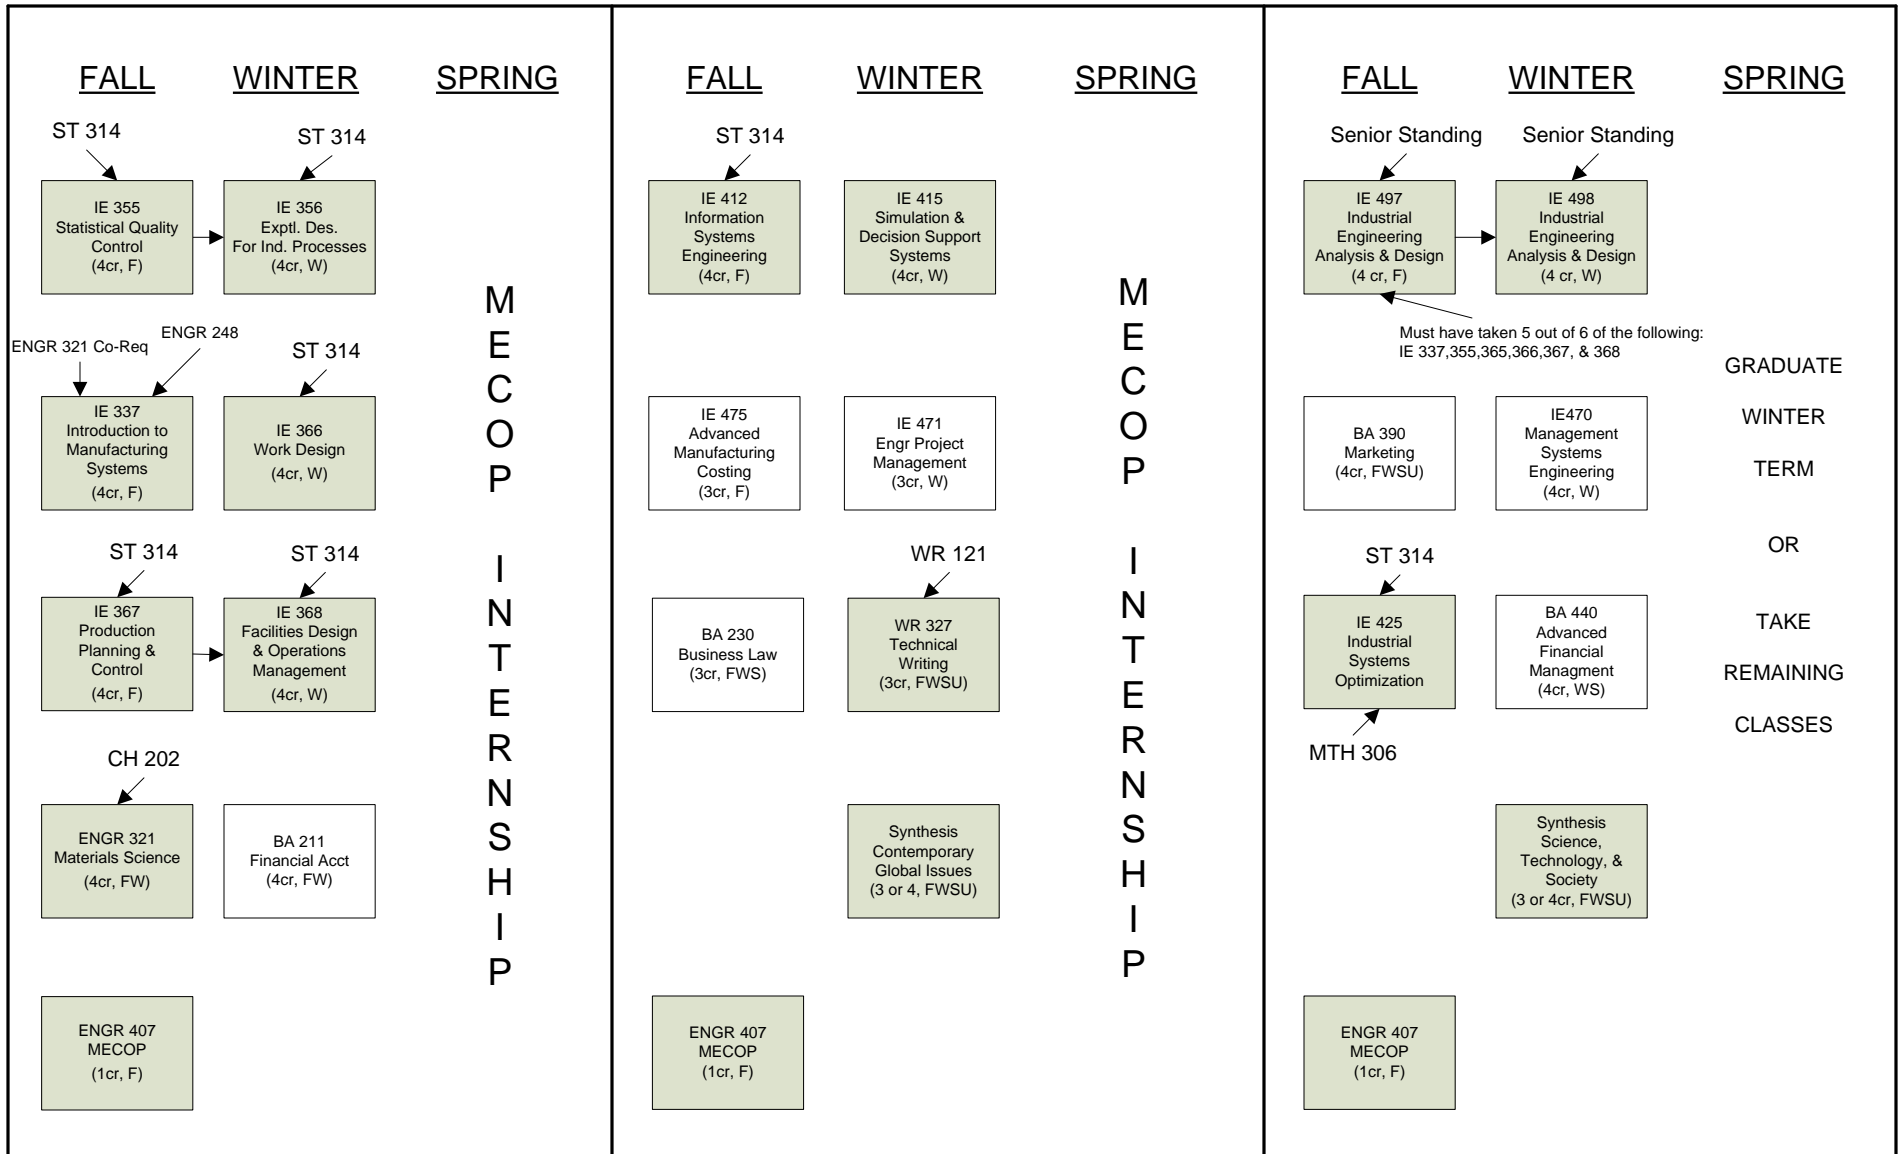

# Pro-Industrial Engineering – Bus Engr Option - MECOP

- For the Business Engineering Option, all IE Restricted Electives are pre-determined for the student.
- The Business Engineering Option requires 3 additional Restricted Elective credits (26 credits total).